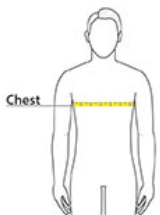

## PRODUCT MEASUREMENTS

	XS	S	M	L	XL	2XL	3XL	4XL
Chest	21 1/2	23	24 1/2	26	27 1/2	29	31	33
Body Length at Back	29 1/4	30 1/4	31 3/8	32 1/2	33 5/8	34 3/4	35 3/8	36
Sleeve Length	36 1/4	37	37 3/4	38 1/2	39 1/4	40	40 3/4	41 1/2

**Chest:** Measured across the chest one inch below armhole when laid flat.

**Body Length at Back:** Measured from high point shoulder to finished hem at back.

**Sleeve Length:** Start at center of neck and measure down shoulder, down sleeve to hem.

## SIZE CHARTS

	XS	S	M	L	XL	2XL	3XL	4XL
Chest	32-34	35-37	38-40	41-43	44-46	48-50	52-54	55-57

## HOW TO MEASURE